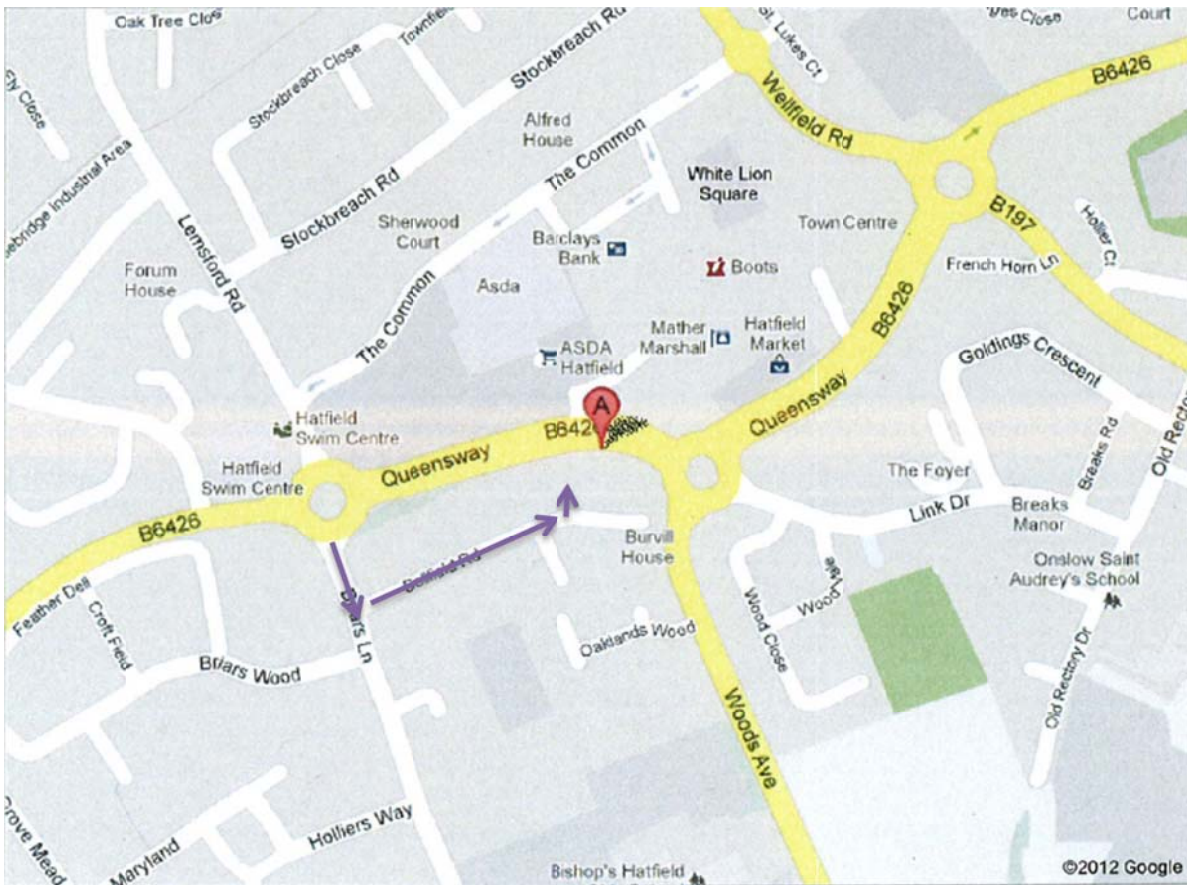

## Map of Head Office

Please note our post code is AL10 8HX, however this is a new postcode and not all satellite navigation systems will recognize this.

Head Office

tel: 01707 251384

You may need to use the following post code: **AL10 8NJ**

1st floor, Gracemead House,  
Woods Avenue,  
Hatfield, Hertfordshire AL10 8HX

Visitors and Deliveries should use the postcode **AL10 8EW** as this is the postcode for Dellfield Road.

[www.hyh.org.uk](http://www.hyh.org.uk)

Please also note that you can only gain access to the building via Dellfield Road, highlighted on the map by purple arrows.